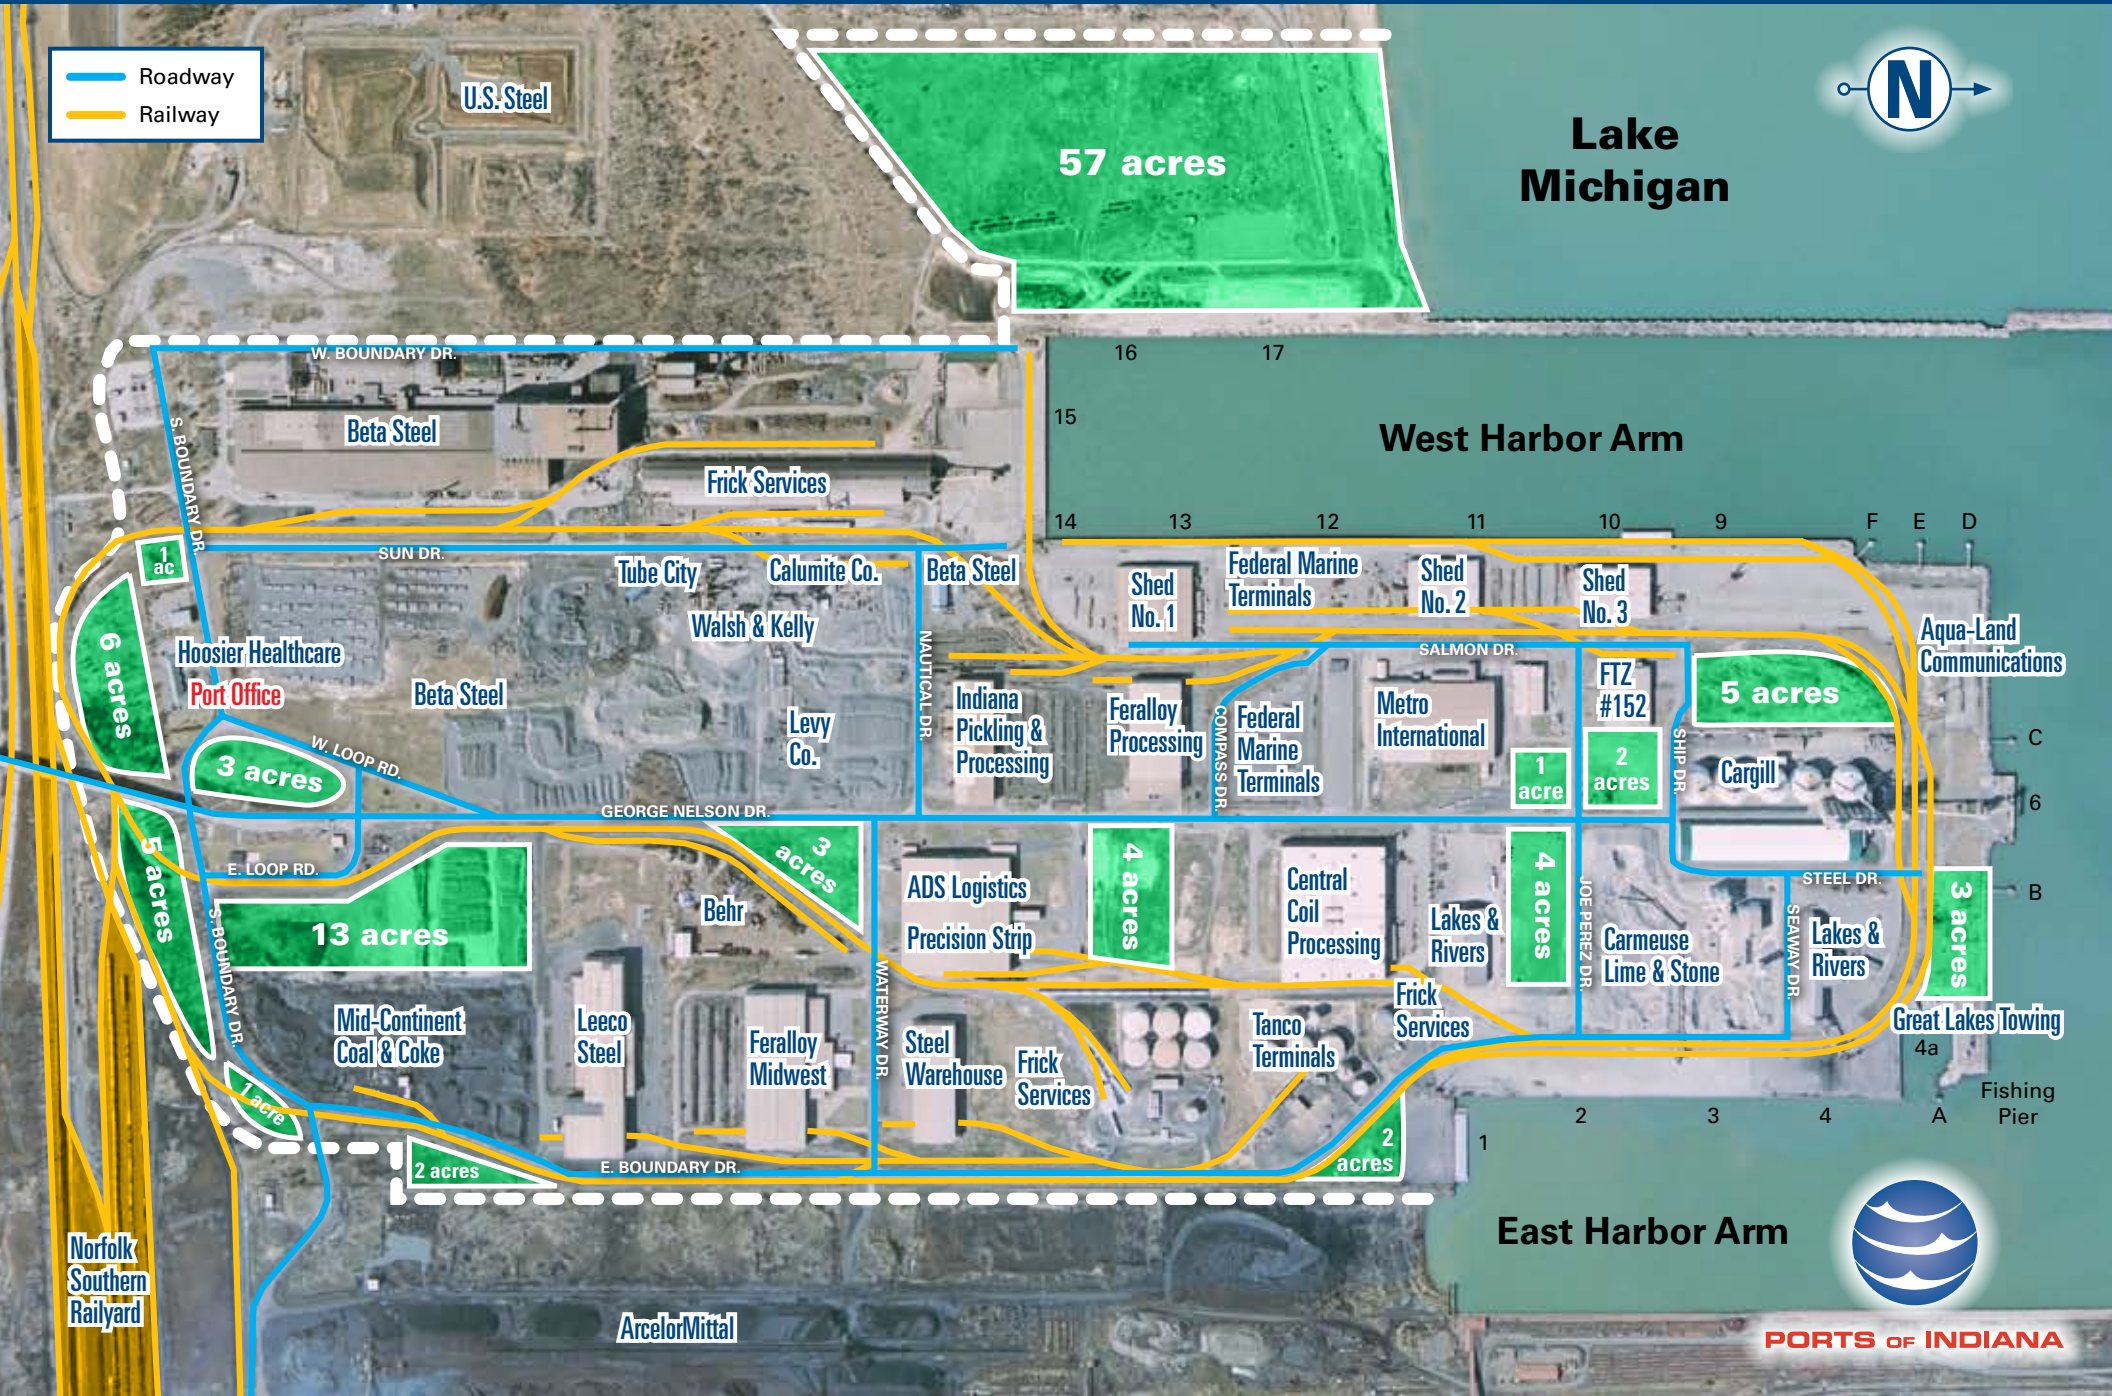

Port of Indiana - Burns Harbor

6625 S. Boundary Drive • Portage, IN 46368 • (219) 787.8636 • Fax (219) 787.8842 • burnsharbor@portsofindiana.com

Lake Michigan

West Harbor Arm

East Harbor Arm

PORTS OF INDIANA

Norfolk Southern Railway

ArcelorMittal