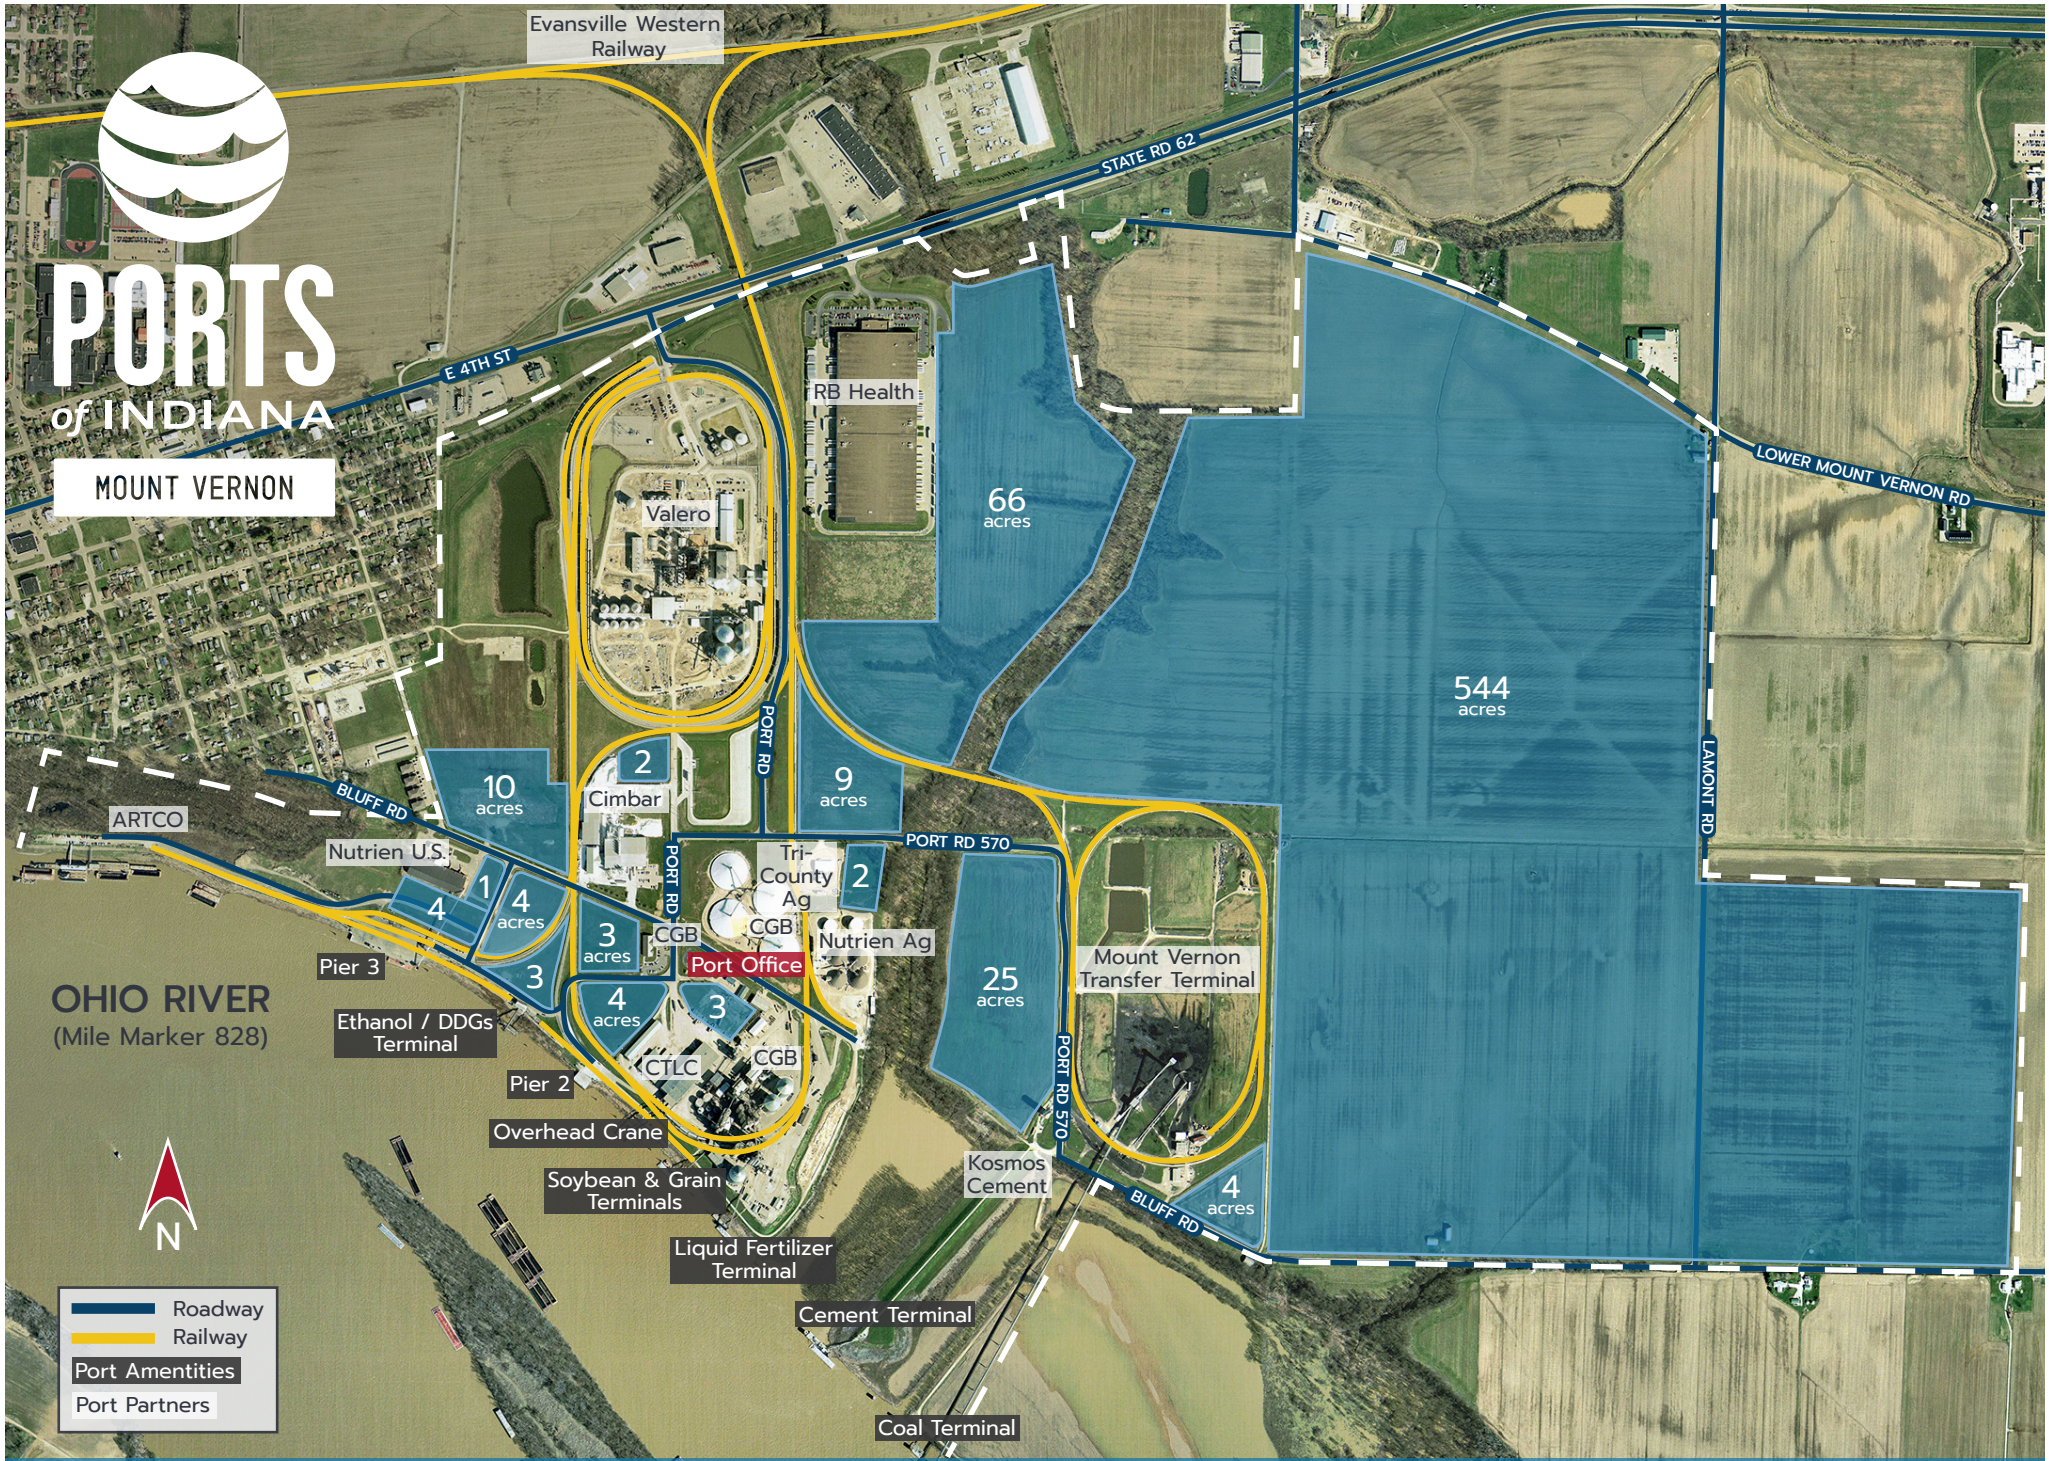

PORTS of INDIANA

MOUNT VERNON

AVAILABLE PARCELS

812.838.4382 | 2751 Bluff Road, Mount Vernon, IN 47620