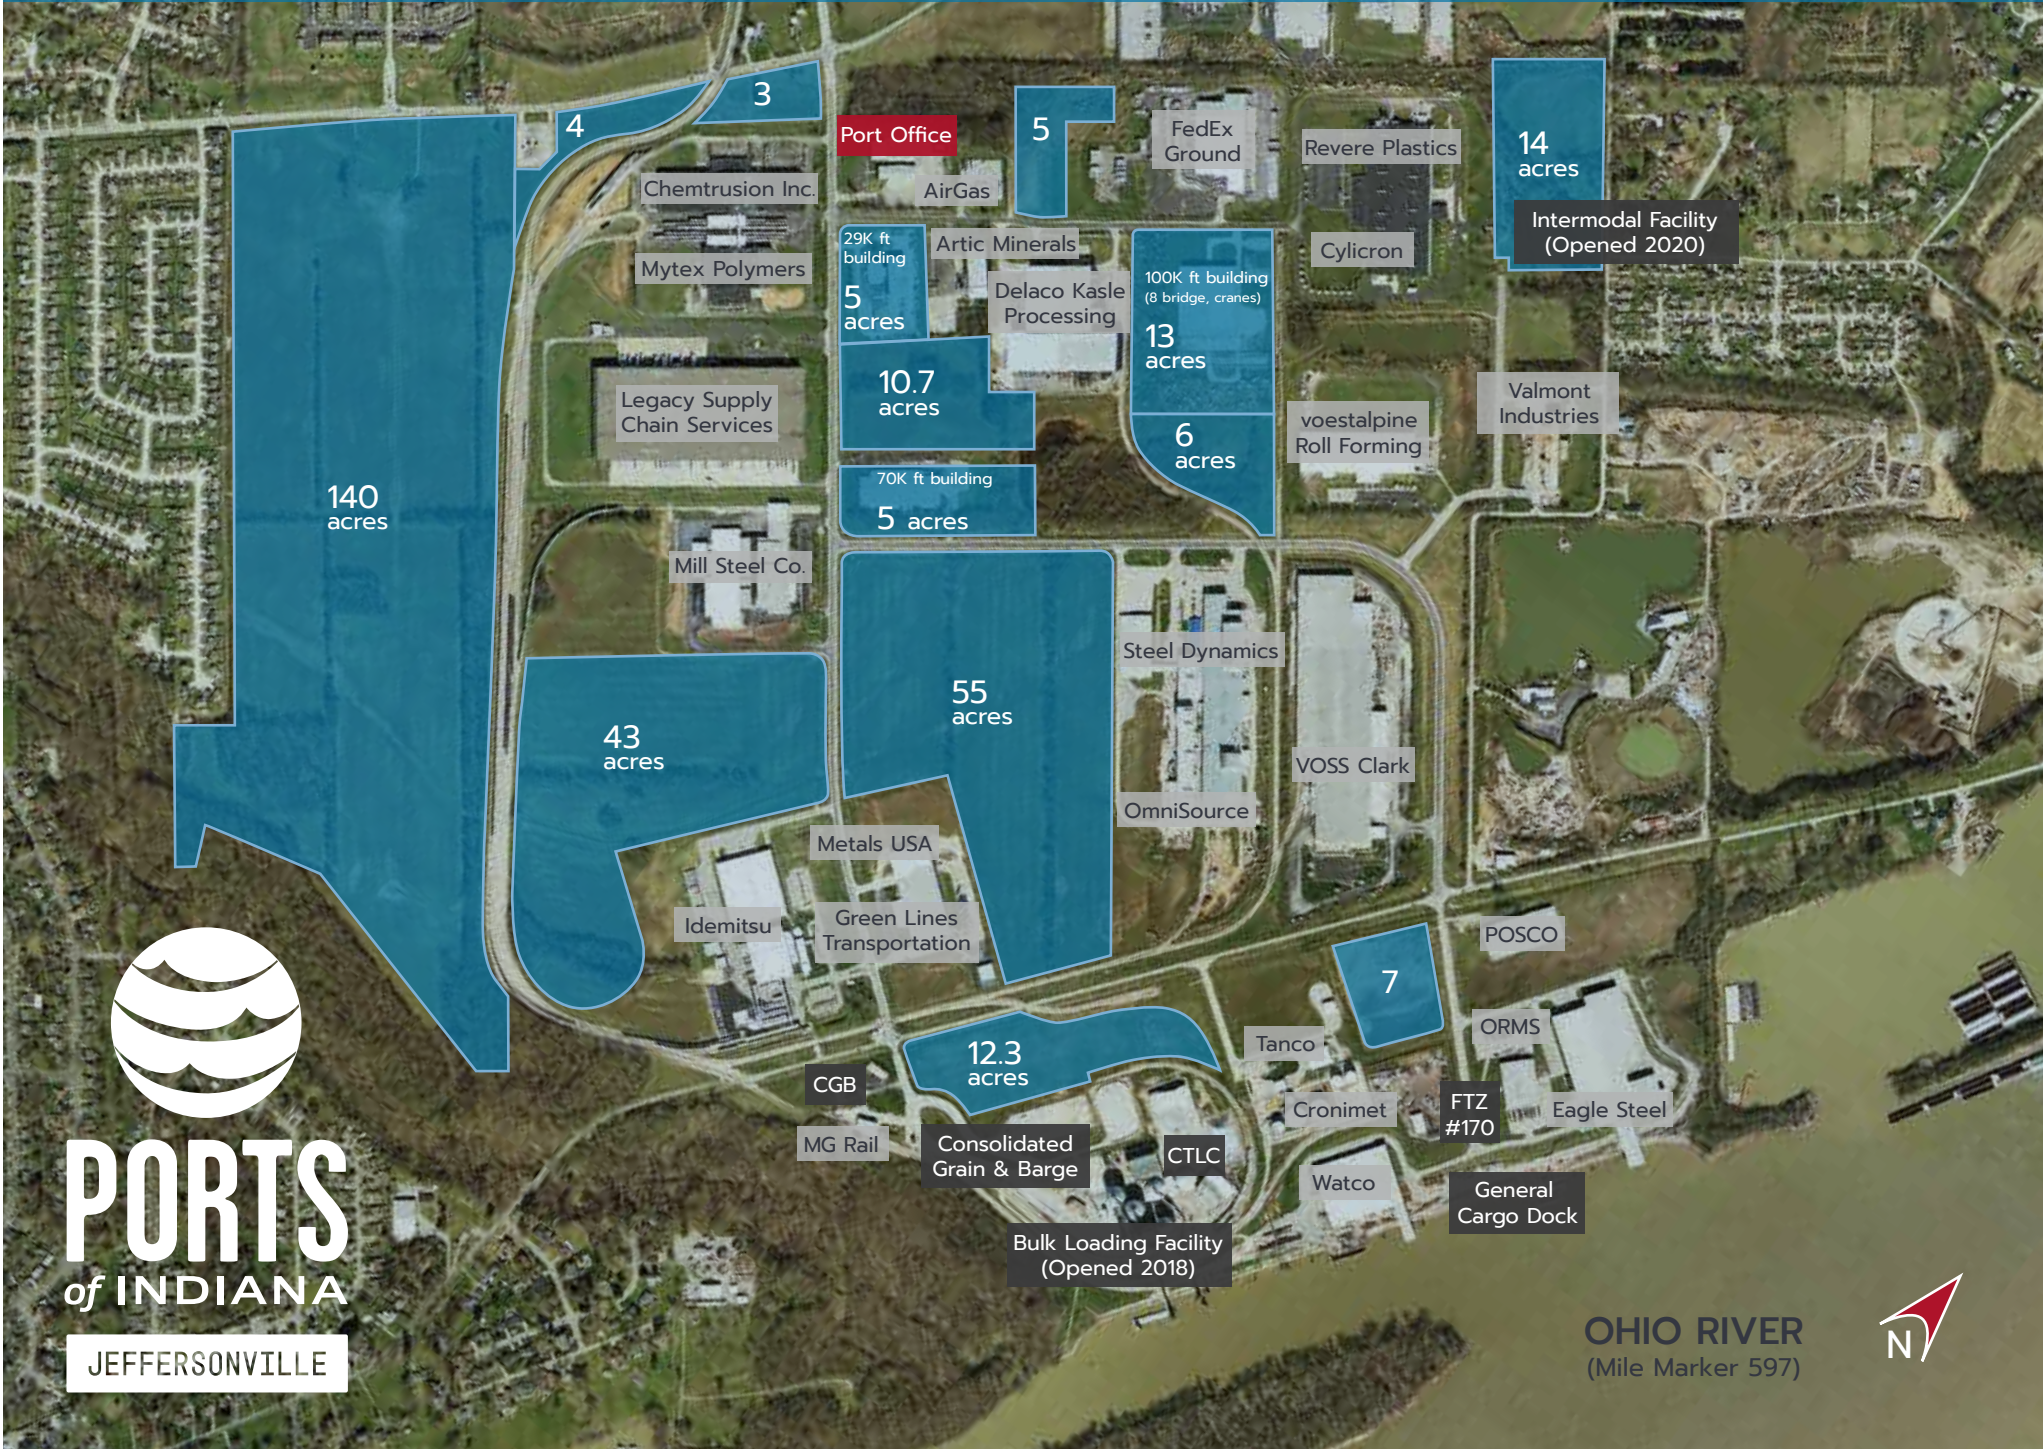

AVAILABLE PARCELS

812.283.9662

| 1402 Port Road, Jeffersonville, IN 47130

PORTS
of INDIANA

JEFFERSONVILLE

OHIO RIVER
(Mile Marker 597)